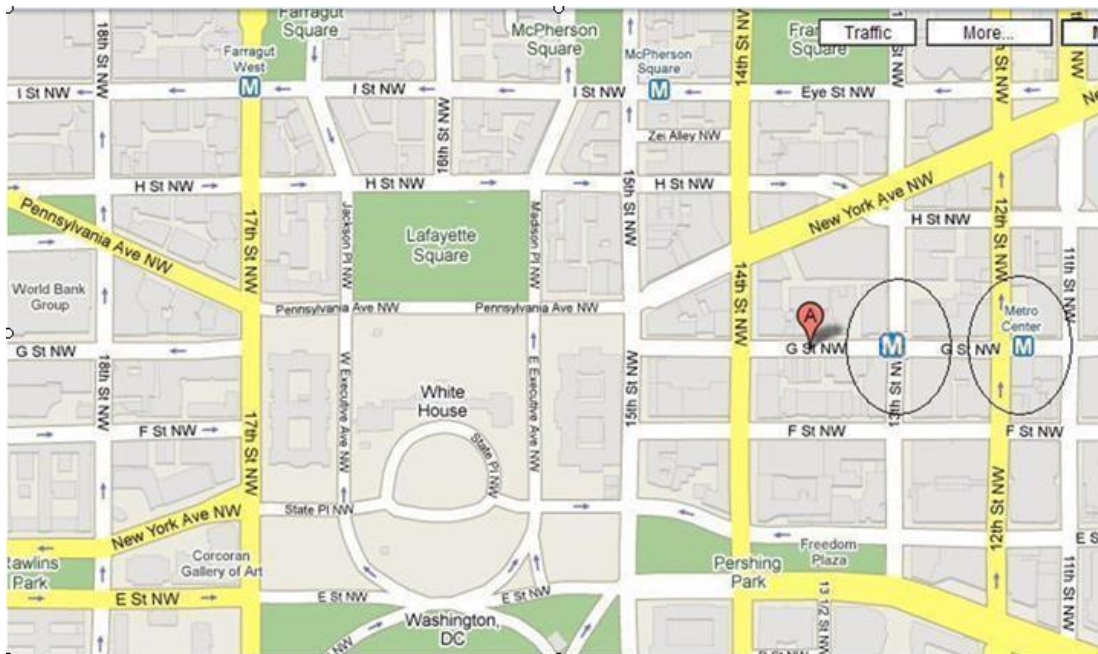

### Directions

#### From Reagan National Airport

Take ramp right and follow signs for George Washington Memorial Pkwy North / GW Pkwy North  
Take ramp right for I-395 North / Arland D Williams Jr Memorial Bridge North toward Washington  
Bear left onto US-1 North  
Keep straight onto 14th St NW  
Turn right onto G St NW

### Map

<http://www.wmata.com/metro/metro/systemmap.cfm>

Gestalt is conveniently located just ½ block from **Metro Center** at G and 13<sup>th</sup> Streets, NW, Washington, DC.